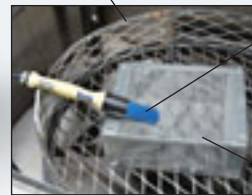

Hand detail brush (optional) speeds cleaning of blind holes and recesses. Shown with small parts basket (standard)

7230 Series models include small parts basket, containment ring and automatic oil skimmer

Swivel casters allow machine to be easily moved

FEATURES

- Pump with Close-Coupled Seals: 1 HP, 28 GPM @ 30 PSI
- 500 Lbs. Load Capacity
- 25 Gal. Sump Capacity
- 2-6 kW Heater
- Available in Stainless Steel