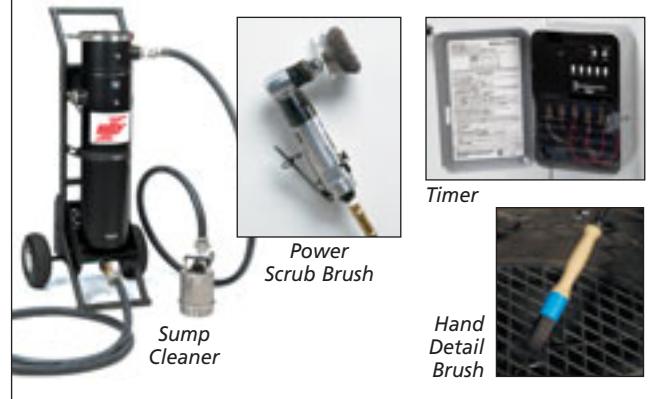

OPTIONS

- Detail Brush (with pump) • Pneumatic Power Brush • Detail & Power Brush (Complete Kit) • 22" Containment Ring • Heater Timer (24 hour, 7day) • Automatic Water Fill • Hour Meter
- 60 Mesh Insert for Debris Screen Tray • Rubber Turntable Mat
- Sump Cleaner • Sump Filter Bags • Wastewater Drum Evaporator